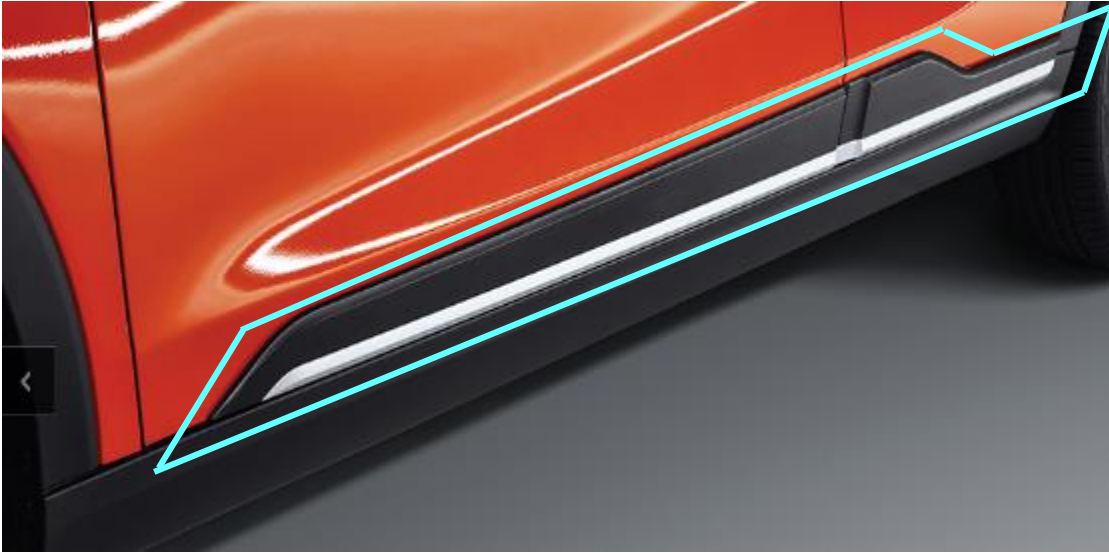

DOOR GARNISH

09AP035250
GARNISH ASSY-DOOR (SET)