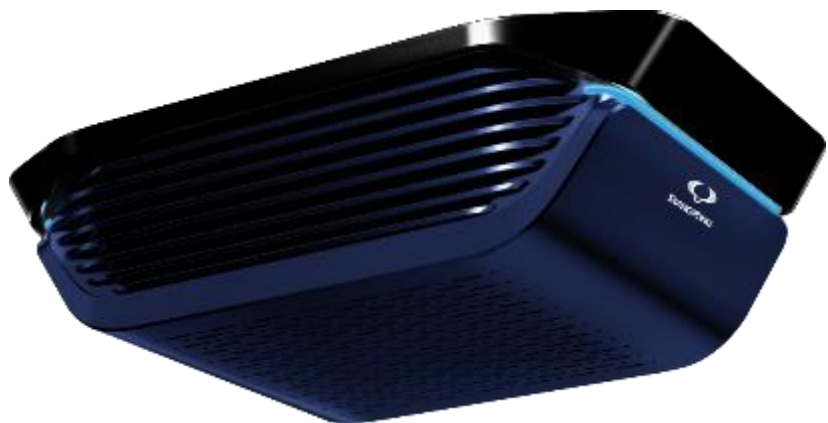

AIR PURIFIER

09APA3AHP0 AIR PURIFIER-HEADLING

09AP03AHF0 FILTER-AIR PURIFIER-HEADLING

- *Applicable to all models*
- *Indoor air purification and odor deodorization*
- *5-layer H13 HEPA filter applied*
- *Indoor air purification for 10 minutes*
- *Low noise (30-45dB)*
- *In-vehicle air quality LED can be checked (4 levels)*