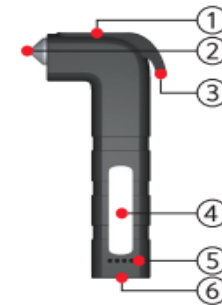

<Display>

<iCon>

GROUP	PART NO	PART NAME
ELECTRICAL	09AP04130F	AIR PURIFIER ASSY-CONSOLE TYPE

AIR MAT

PART NO	PART NAME
09AP04150A	AIR MAT ASSY

- Mounting after folding 2nd row
- Material: PVC/Flocking
- Air pump cigar jack: DC 12V
- Dimension: L 1,850 mm x W 1,340 mm x H 120 mm
- Color: Gray
- Components: Main, Air cushion, Air pump, Nozzle gender, Repair kit, Bag

MESH MAT

- 3D Mesh mat
- Mounting on 1st & 2nd row
- Material: Polyester & nylon
- Easy cleaning
- Strong durability with polyester & nylon

PART NO	PART NAME
09AP041M0A	SERVICE MAT ASSY-MESH

EMERGENCY ESCAPE KIT

- Components: Main, USB cable, User manual
- Color: Black
- Battery capacity: Li-ion 3.7V 2200mAh
- Battery charging: DC 5V/1A(USB-C Type)
- Dimension: L 181 mm x W 91.3 mm x H 27 mm

- ① Magnet
- ② Hammer
- ③ Seat belt cutting
- ④ LED display
- ⑤ Battery charging signal
- ⑥ LED power & charging terminal