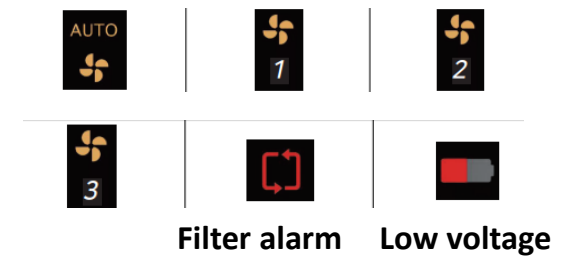

<iCon>