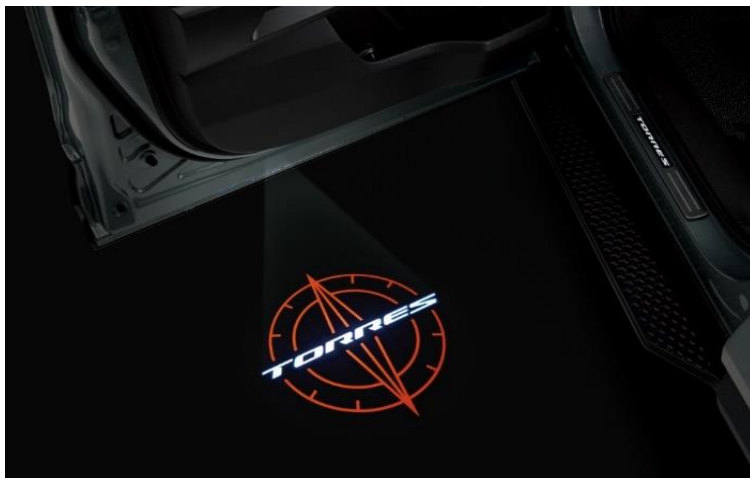

DOOR SPOT LAMP

PART NO	PART NAME
09AP04170A	LAMP ASSY-DOOR SPOT [SET]
09AP0417L0	LAMP ASSY-DOOR SPOT-LH
09AP0417R0	LAMP ASSY-DOOR SPOT-RH