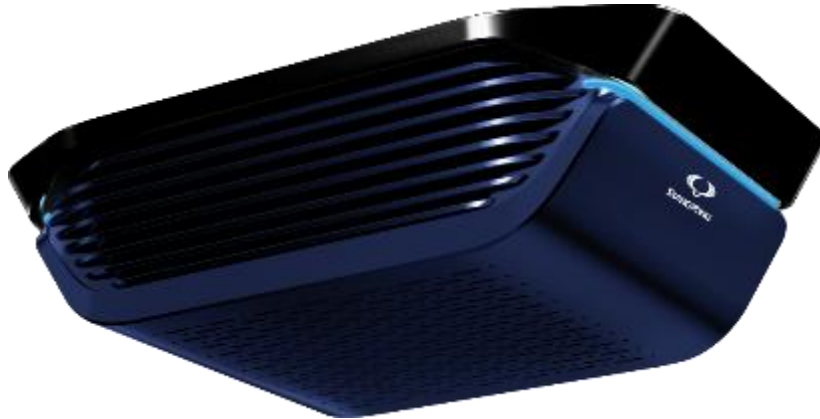

KORANDO

Accessories

KORANDO

KGM

SIDE STEP

09AP037110 STEP ASSY-SIDE-LH
09AP037130 STEP ASSY-SIDE-RH

ALLOY PEDAL

09APA37000 PEDAL ASSY-ALLOY (SPORTS)
Only applicable for Korando LHD with Auto Transmission

SPINNING WHEEL CAP

09AP034H00 SPINNING WHEEL CAP (1 pce)

BLOW MANAGER-AIR CONDITIONER

09APA3AB00 AFTER BLOW-AIR CONDITIONER

AIR PURIFIER

09APA3AHP0 AIR PURIFIER-HEADLING

09AP03AHF0 FILTER-AIR PURIFIER-HEADLING

- *5-layer H13 HEPA filter applied*
- *Indoor air purification for 10 minutes*
- *Low noise (30-45dB)*
- *In-vehicle air quality LED can be checked (4 levels)*

LED DOOR SCUFF

09AP037210 TRIM ASSY-FRT LED DOOR SCUFF [SET]