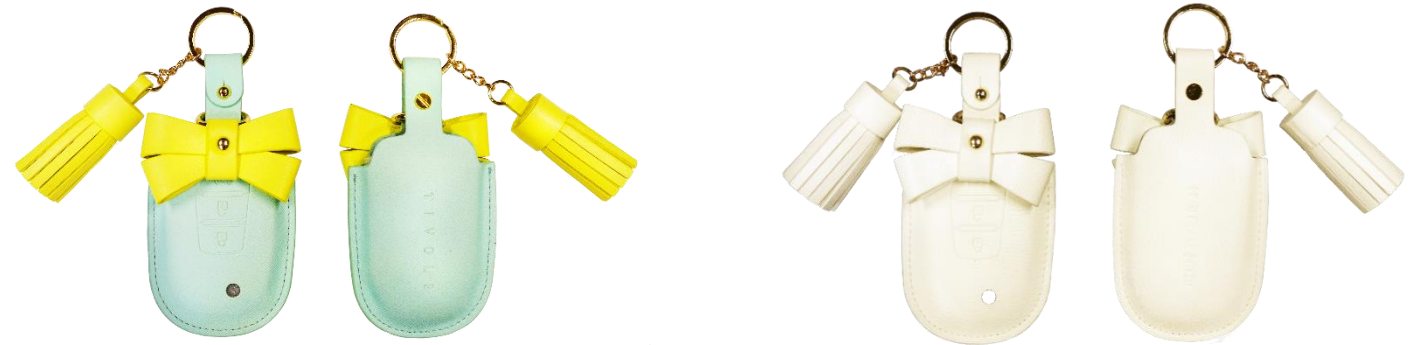

- *Battery replacement type, no wiring work required*
- *Battery(CR2430) replacement cycle : 2 years*

KORANDO LADY PACKAGE

09AP037KP0M (UPQ 20)

LADY PACKAGE-KORANDO MINT

09AP037KP0W (UPQ 20)

LADY PACKAGE-KORANDO WHITE

- Material ; Artificial leather
- Component : Key Holder, Phone number pad, Number stickers

Order unit(UPQ) 20 pcs

Item List

No	GROUP	PART NO	PART NAME	DETAIL
1	SIDE STEP	09AP037110	STEP ASSY-SIDE-LH	
		09AP037130	STEP ASSY-SIDE-LH	
2	INTERIOR	09APA37000	PEDAL ASSY-ALLOY(SPORTS)	LHD with Auto Transmission only
3	EXTERIOR	09AP034H00	SPINNING WHEEL CAP	
4	ELECTRICAL	09APA3AB00	AFTER BLOW-AIR CONDITIONER	BLOW MANAGER-AIR CONDITIONER
		09APA3AHPO	AIR PURIFIER_HEADLINING	
		09AP03AHF0	FILTER-AIR PURIFIER_HEADLINING	
		09AP037210	TRIM ASSY-FRT LED DOOR SCUFF[SET]	
5	SOUVENIR	09AP037KP0M	KEY HOLDER-PACKAGE-KORANDO MINT	Order unit(UPQ) 20 pcs
		09AP037KP0W	KEY HOLDER-PACKAGE-KORANDO WHITE	Order unit(UPQ) 20 pcs