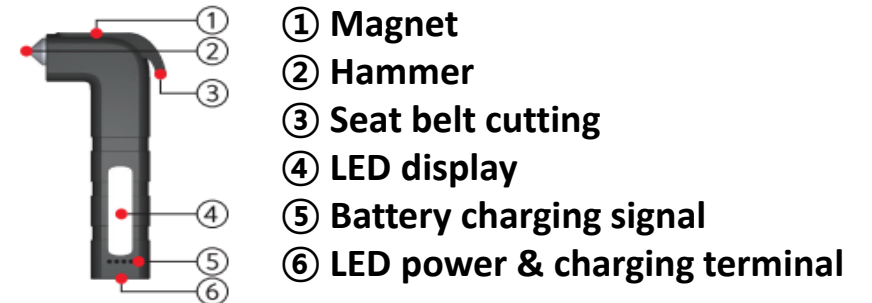

PART NO	PART NAME
09AP04140A	EMERGENCY ESCAPE KIT

- *Components: Main, USB cable, User manual*
- *Color: Black*
- *Battery capacity: Li-ion 3.7V 2200mAh*
- *Battery charging: DC 5V/1A(USB-C Type)*
- *Dimension: L 181 mm x W 91.3 mm x H 27 mm*